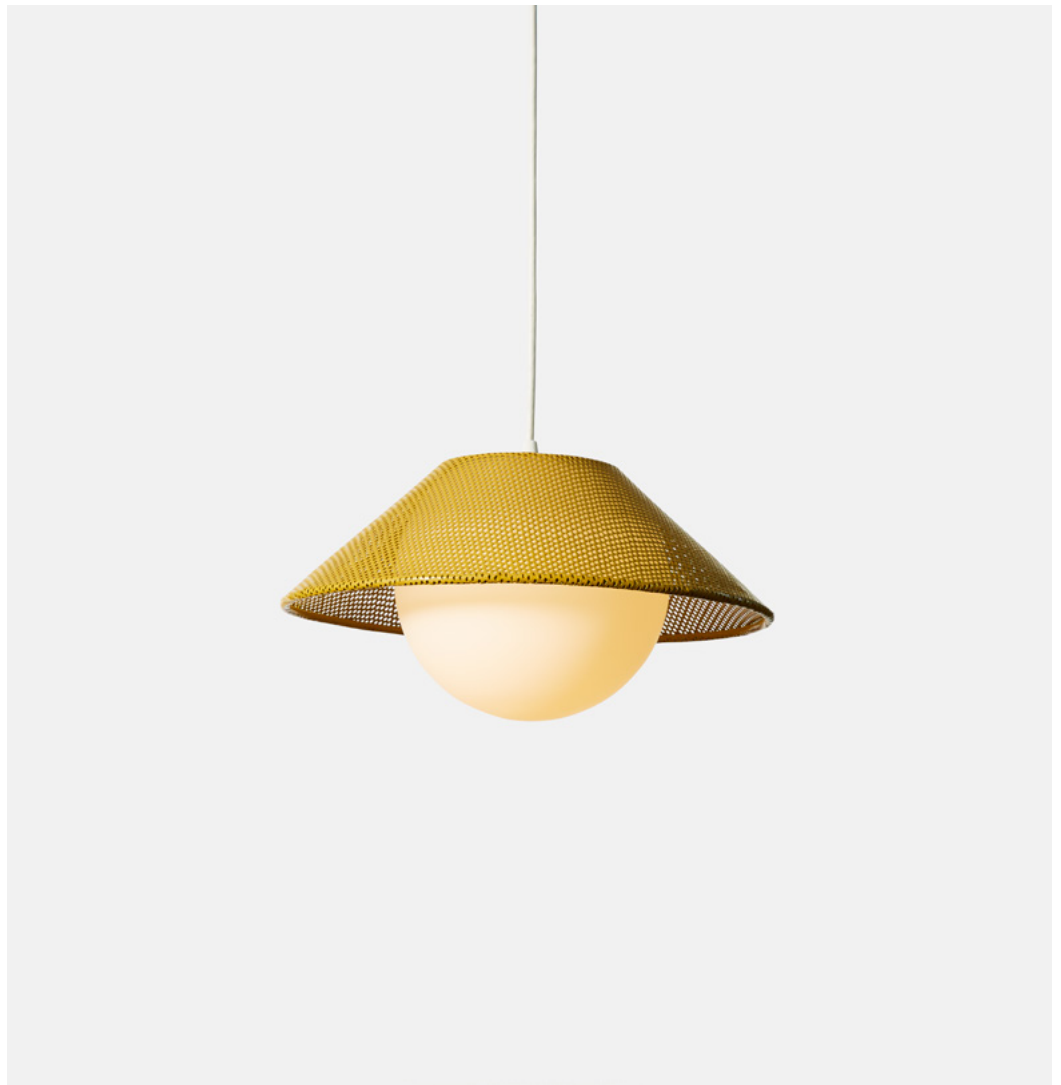

# Rich Brilliant Willing

50 Greene St  
New York NY 10013  
T +1 212 388 1621  
sales@richbrilliantwilling.com

AK-M14-26-27-120 (Ochre Yellow 14 Diameter)

## Akoya 14

**Year of Design**  
2013

**Description**  
LED Pendant

**Country of Manufacture**  
USA

**Materials**  
Opal glass, parchment or steel

**LED Lifespan**  
50k hours

**Certification**  

**Product Codes SKU**  
AK-M14-26-27-120 shown above

<b>AK-M14</b>	<b>26</b>	<b>27</b>	<b>120</b>
model	finish	CCT	input

**Model** AK-M14 14"Ø Steel  
**Finish** SPC18 finishes  
**CCT** 22K, 27K, 30K, 35K  
**Input** 110-120V, 220-240V

**Lamping**  
1 x 8.5 Watt LED  
700 Lumen Source  
2200K to 3500K min 80 CRI

**Specification**  
432 Lumens (delivered)  
120V Input 50/60Hz (US & CAN)  
220V Input 50/60Hz (Optional)

**Dimming**  
TRIAC Dimming 10-100%

**Dimensions**  
14 x 9 in H  
36 x 23 cm H

**Cord Length**  
72 in / 183 cm White